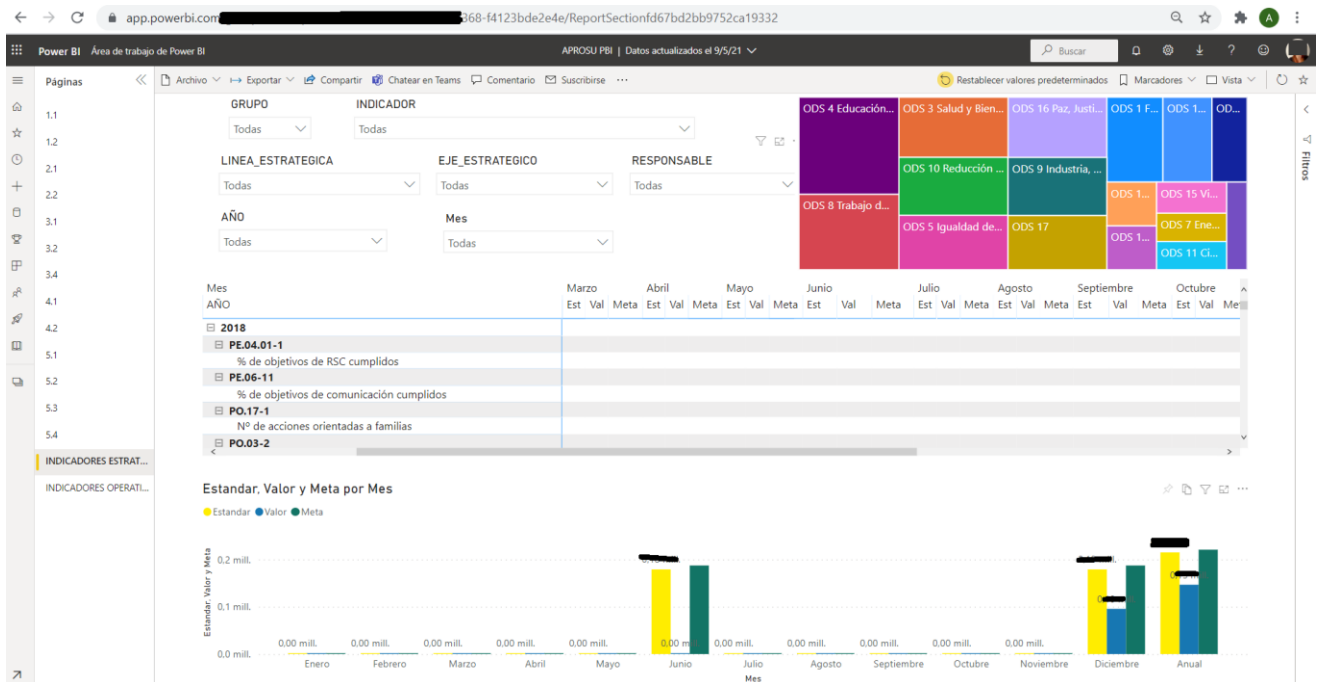

Ejemplo entorno SharePoint 2

The screenshot shows a SharePoint library view for the 'Información corporativa pública' group. The left sidebar contains navigation options like 'Inicio', 'Conversaciones', 'Documentos', and 'Compartido con nosotros'. The main area displays a list of folders with their last modification dates. The folder 'Información Gestión del Conocim...' is selected, and its details are shown in a right-hand pane.

Nombre del elemento	Fecha de modificación
Información Promoción de la salud	modificó 10/12/2020
Información ÉTICA	modificó 4/12/2020
Información I+D+i	modificó 17/11/2020
Información Informes de Satisfacci	modificó 25/9/2020
Información Ambiental	modificó 25/9/2020
Información RRHH	modificó 30/7/2020
Información Control de Requisitos	modificó 29/7/2020
Información MAGEC (Obsoletos)	modificó 28/7/2020
Información YAIZA (Procesos y For	modificó 28/7/2020
Información Gestión del Conocim...	modificó 28/7/2020
Información Buen Gobierno	modificó 28/7/2020

EVIDENCIA 4

Ejemplo entorno Power BI y Mapa de ODS