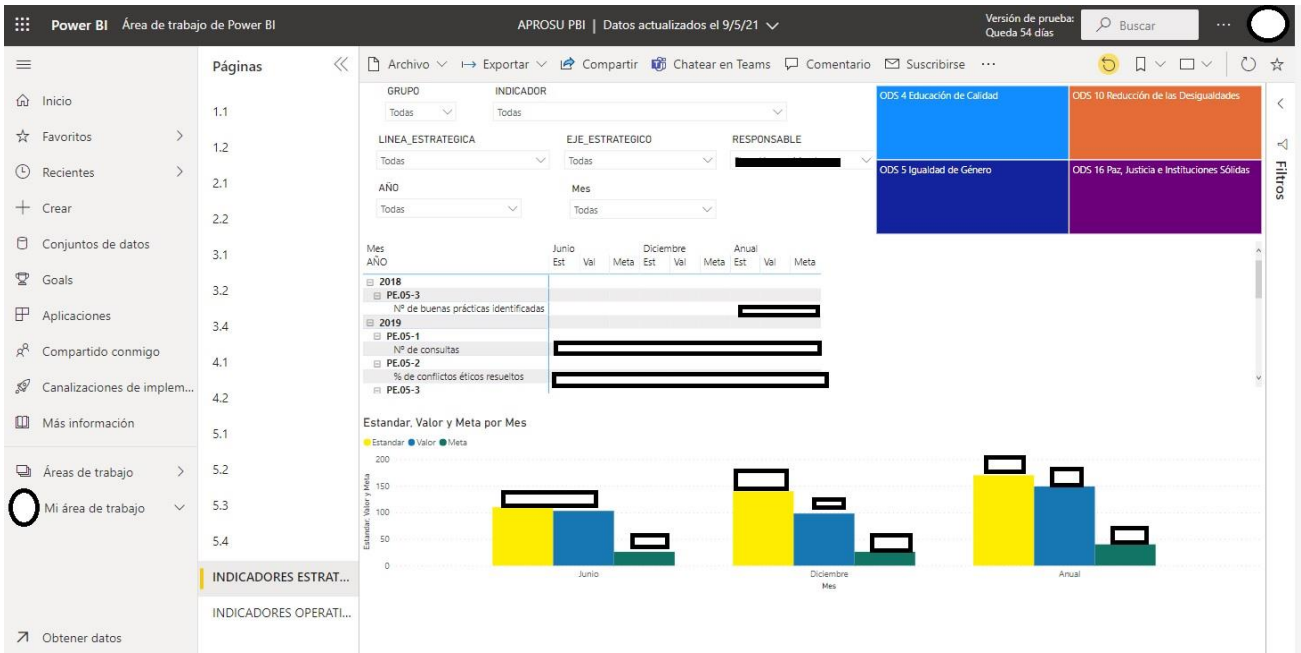

EVIDENCIA 5

Ejemplo entorno Forms